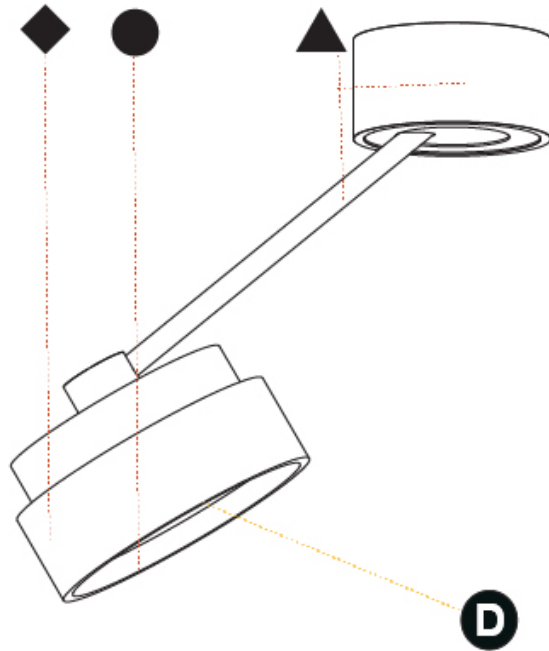

SIGN DIVA DANCER SUSPENSION

A300037-

PROJECT	_____
TYPE	_____
SPECIFIER	_____
QUANTITY	_____
DATE	_____

A